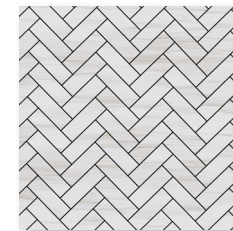

ARTISTRY

Stock Sizes

Hexagon
Mosaic

Basketweave
Mosaic

Herringbone
Mosaic

Colors

Carrara Pure Bianco

Gomed Blue

Skylight Azul

Statuario Beige

Supernova Venato

Venato Bianco

Gomed Blue | 12"x24"

Statuario Beige | 24"x48"

Skylight Azul | 12"x24"

Carrara Pure Bianco | 12"x24"