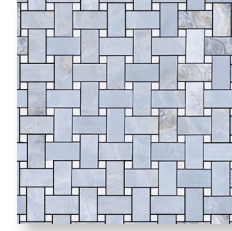

Skylight Azul

Statuario Royal Bronze

Supernova Venato

Venato Bianco

Stock Sizes

4"x12"

12"x24"

24"x48"

ARTISTRY

Stock Sizes

Hexagon
Mosaic

Basketweave
Mosaic

Herringbone
Mosaic

Colors

Carrara Pure Bianco

Gomed Blue

Skylight Azul

Statuario Beige

Supernova Venato

Venato Bianco

Gomed Blue | 12"x24"

Statuario Beige | 24"x48"

Skylight Azul | 12"x24"

Carrara Pure Bianco | 12"x24"