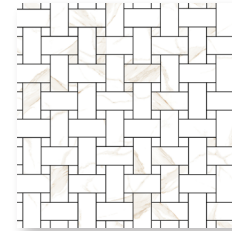

Skylight Azul

Statuario Royal Bronze

Supernova Venato

Venato Bianco

Stock Sizes

4"x12"

12"x24"

24"x48"

ARTISTRY

Stock Sizes

Hexagon
Mosaic

Basketweave
Mosaic

Herringbone
Mosaic

Colors

Carrara Pure Bianco

Gomed Blue

Skylight Azul

Statuario Beige

Supernova Venato

Venato Bianco

Gomed Blue | 12"x24"

Statuario Beige | 24"x48"

Skylight Azul | 12"x24"

Carrara Pure Bianco | 12"x24"