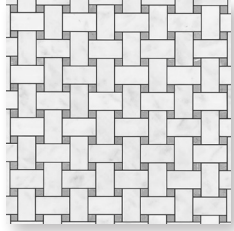

Skylight Azul

Statuario Royal Bronze

Supernova Venato

Venato Bianco

Stock Sizes

4"x12"

12"x24"

24"x48"

ARTISTRY

Stock Sizes

Hexagon
Mosaic

Basketweave
Mosaic

Herringbone
Mosaic

Colors

Carrara Pure Bianco

Gomed Blue

Skylight Azul

Statuario Beige

Supernova Venato

Venato Bianco

Gomed Blue | 12"x24"

Statuario Beige | 24"x48"

Skylight Azul | 12"x24"

Carrara Pure Bianco | 12"x24"