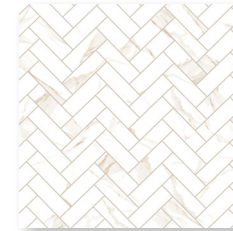

Skylight Azul

Statuario Royal Bronze

Supernova Venato

Venato Bianco

Stock Sizes

4"x12"

12"x24"

24"x48"

ARTISTRY

Stock Sizes

Hexagon
Mosaic

Basketweave
Mosaic

Herringbone
Mosaic

Colors

Carrara Pure Bianco

Gomed Blue

Skylight Azul

Statuario Beige

Supernova Venato

Venato Bianco

Gomed Blue | 12"x24"

Statuario Beige | 24"x48"

Skylight Azul | 12"x24"

Carrara Pure Bianco | 12"x24"