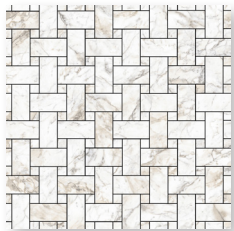

Skylight Azul

Statuario Royal Bronze

Supernova Venato

Venato Bianco

Stock Sizes

4"x12"

12"x24"

24"x48"

ARTISTRY

Stock Sizes

Hexagon
Mosaic

Basketweave
Mosaic

Herringbone
Mosaic

Colors

Carrara Pure Bianco

Gomed Blue

Skylight Azul

Statuario Beige

Supernova Venato

Venato Bianco

Gomed Blue | 12"x24"

Statuario Beige | 24"x48"

Skylight Azul | 12"x24"

Carrara Pure Bianco | 12"x24"