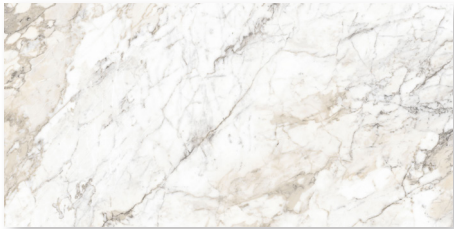

ARTISTRY

COLLECTION

MALINE TILE
ELEVATE YOUR SHOWROOM

malinetile.com

ARTISTRY

Colors

Carrara Pure Bianco

Gomed Blue

Skylight Azul

Statuario Royal Bronze

Supernova Venato

Venato Bianco

Stock Sizes

4"x12"

12"x24"

24"x48"