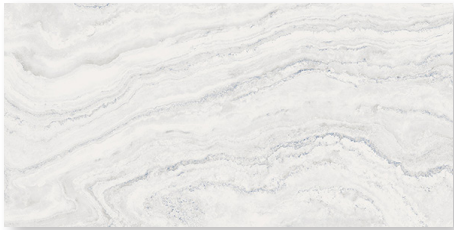

ARTISTRY

COLLECTION

MALINE TILE
ELEVATE YOUR SHOWROOM

malinetile.com

ARTISTRY

Colors

Carrara Pure Bianco

Gomed Blue

Skylight Azul

Statuario Royal Bronze

Supernova Venato

Venato Bianco

Stock Sizes

4"x12"

12"x24"

24"x48"