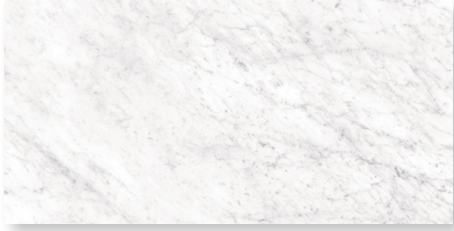

ARTISTRY

COLLECTION

MALINE TILE
ELEVATE YOUR SHOWROOM

malinetile.com

ARTISTRY

Colors

Carrara Pure Bianco

Gomed Blue

Skylight Azul

Statuario Royal Bronze

Supernova Venato

Venato Bianco

Stock Sizes

4"x12"

12"x24"

24"x48"