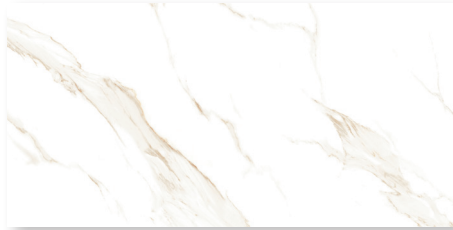

ARTISTRY

COLLECTION

MALINE TILE
ELEVATE YOUR SHOWROOM

malinetile.com

ARTISTRY

Colors

Carrara Pure Bianco

Gomed Blue

Skylight Azul

Statuario Royal Bronze

Supernova Venato

Venato Bianco

Stock Sizes

4"x12"

12"x24"

24"x48"