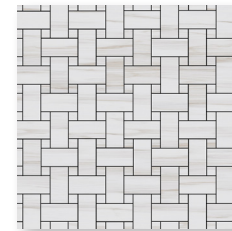

ARTISTRY

Stock Sizes

Hexagon
Mosaic

Basketweave
Mosaic

Herringbone
Mosaic

Colors

Carrara Pure Bianco

Gomed Blue

Skylight Azul

Statuario Beige

Supernova Venato

Venato Bianco

Gomed Blue | 12"x24"

Statuario Beige | 24"x48"

Skylight Azul | 12"x24"

Carrara Pure Bianco | 12"x24"