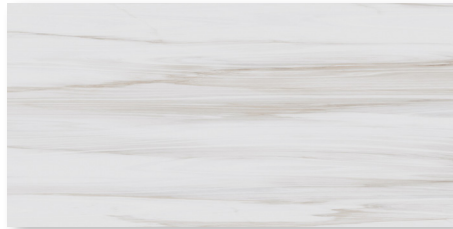

Skylight Azul

Statuario Royal Bronze

Supernova Venato

Venato Bianco

Stock Sizes

4"x12"

12"x24"

24"x48"

ARTISTRY

Stock Sizes

Hexagon
Mosaic

Basketweave
Mosaic

Herringbone
Mosaic

Colors

Carrara Pure Bianco

Gomed Blue