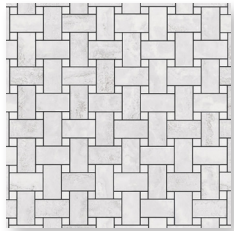

Skylight Azul