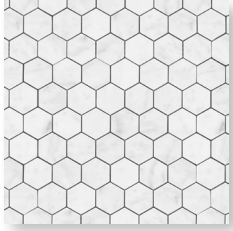

Skylight Azul

Statuario Royal Bronze

Supernova Venato

Venato Bianco

Stock Sizes

4"x12"

12"x24"

24"x48"

ARTISTRY

Stock Sizes

Hexagon
Mosaic

Basketweave
Mosaic

Herringbone
Mosaic

Colors

Carrara Pure Bianco

Gomed Blue

Skylight Azul

Statuario Beige

Supernova Venato

Venato Bianco

Gomed Blue | 12"x24"

Statuario Beige | 24"x48"

Skylight Azul | 12"x24"

Carrara Pure Bianco | 12"x24"